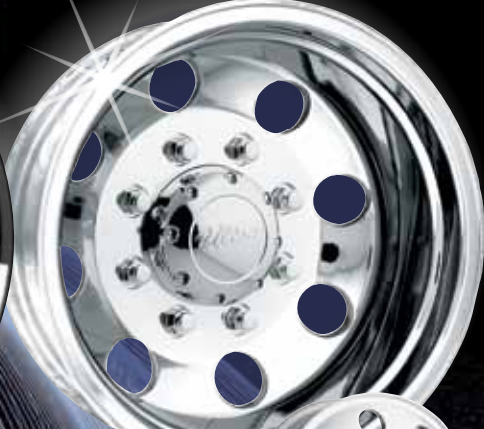

243/244

MAKO

ULTRA FINISH w/GLOSS
BLACK ACCENTS
RWD 16, 17, 18, 20, 22

02

**MODULAR
DUALIE**

POLISHED
16, 17